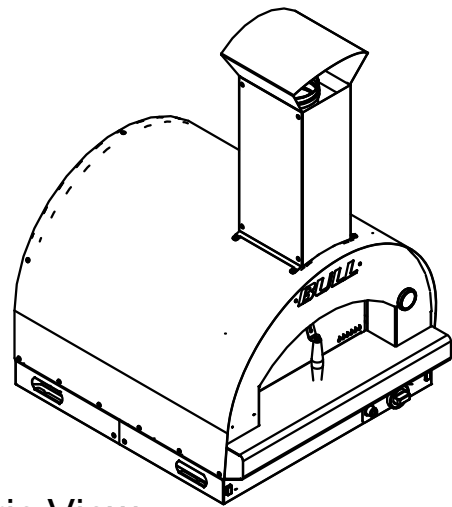

ITEMS: #66124CE
**LARGE GAS FIRED
PIZZA OVEN**
SPEC SHEET

Front View

Isometric View

Side View

Chimney Top View

Chimney Duct

Chimney Cover with Hat

NOTES:

ITEM: 66124CE

1. DIMENSIONS IN MM

2. SCALE: 1 : 20 (Printer page scaling none, do not use fit to printable area option)

3. REVISION: 05/2019

GAS SPECIFICATIONS:

NATURAL GAS(METANO) 20 mbar:4 m³/hr12,000 Kcal/hr = 14.0KW