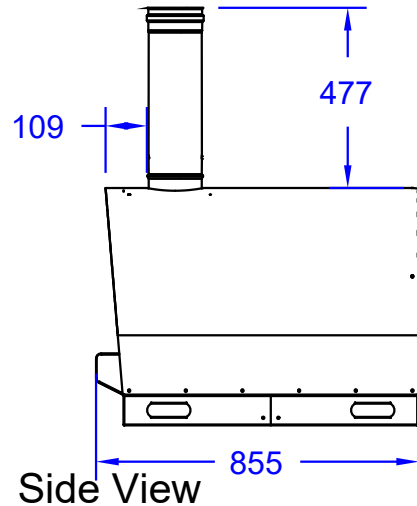

ITEMS: #66124CE
**LARGE GAS FIRED
PIZZA OVEN**
SPEC SHEET

Front View

Isometric View

Side View

Chimney Top View

Chimney Duct

Chimney Cover with Hat

NOTES:

ITEM: 66124CE

1. DIMENSIONS IN MM

2. SCALE: 1 : 20 (Printer page scaling none, do not use fit to printable area option)

3. REVISION: 05/2019

GAS SPECIFICATIONS:

NATURAL GAS(METANO) 20 mbar:4 m³/hr12,000 Kcal/hr = 14.0KW