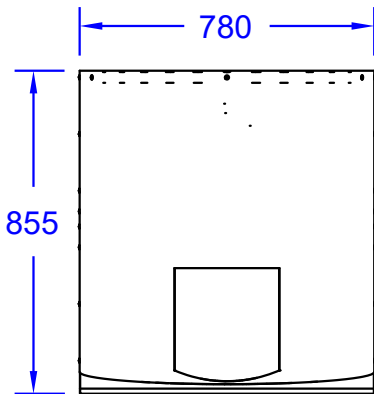

ITEMS: #66124CE
**LARGE GAS FIRED
PIZZA OVEN**
SPEC SHEET

Front View

Isometric View

Side View

Chimney Top View

Chimney Duct

Chimney Cover with Hat

NOTES:

ITEM: 66124CE

1. DIMENSIONS IN MM

2. SCALE: 1 : 20 (Printer page scaling none, do not use fit to printable area option)

3. REVISION: 05/2019

GAS SPECIFICATIONS:

NATURAL GAS(METANO) 20 mbar:4 m³/hr12,000 Kcal/hr = 14.0KW