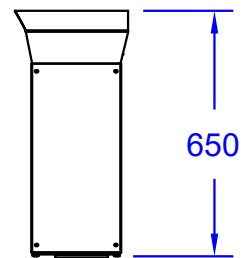

ITEMS: #66124CE
**LARGE GAS FIRED
PIZZA OVEN**
SPEC SHEET

Front View

Isometric View

Side View

Chimney Top View

Chimney Duct

Chimney Cover with Hat

NOTES:

ITEM: 66124CE

1. DIMENSIONS IN MM

2. SCALE: 1 : 20 (Printer page scaling none, do not use fit to printable area option)

3. REVISION: 05/2019

GAS SPECIFICATIONS:

NATURAL GAS(METANO) 20 mbar:4 m³/hr12,000 Kcal/hr = 14.0KW