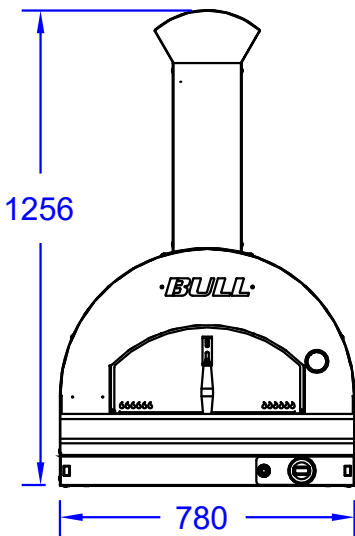

ITEMS: #66124CE
**LARGE GAS FIRED
PIZZA OVEN**
SPEC SHEET

Front View

Isometric View

Side View

Chimney Top View

Chimney Duct

Chimney Cover with Hat

NOTES:

ITEM: 66124CE

1. DIMENSIONS IN MM

2. SCALE: 1 : 20 (Printer page scaling none, do not use fit to printable area option)

3. REVISION: 05/2019

GAS SPECIFICATIONS:

NATURAL GAS(METANO) 20 mbar:4 m³/hr12,000 Kcal/hr = 14.0KW